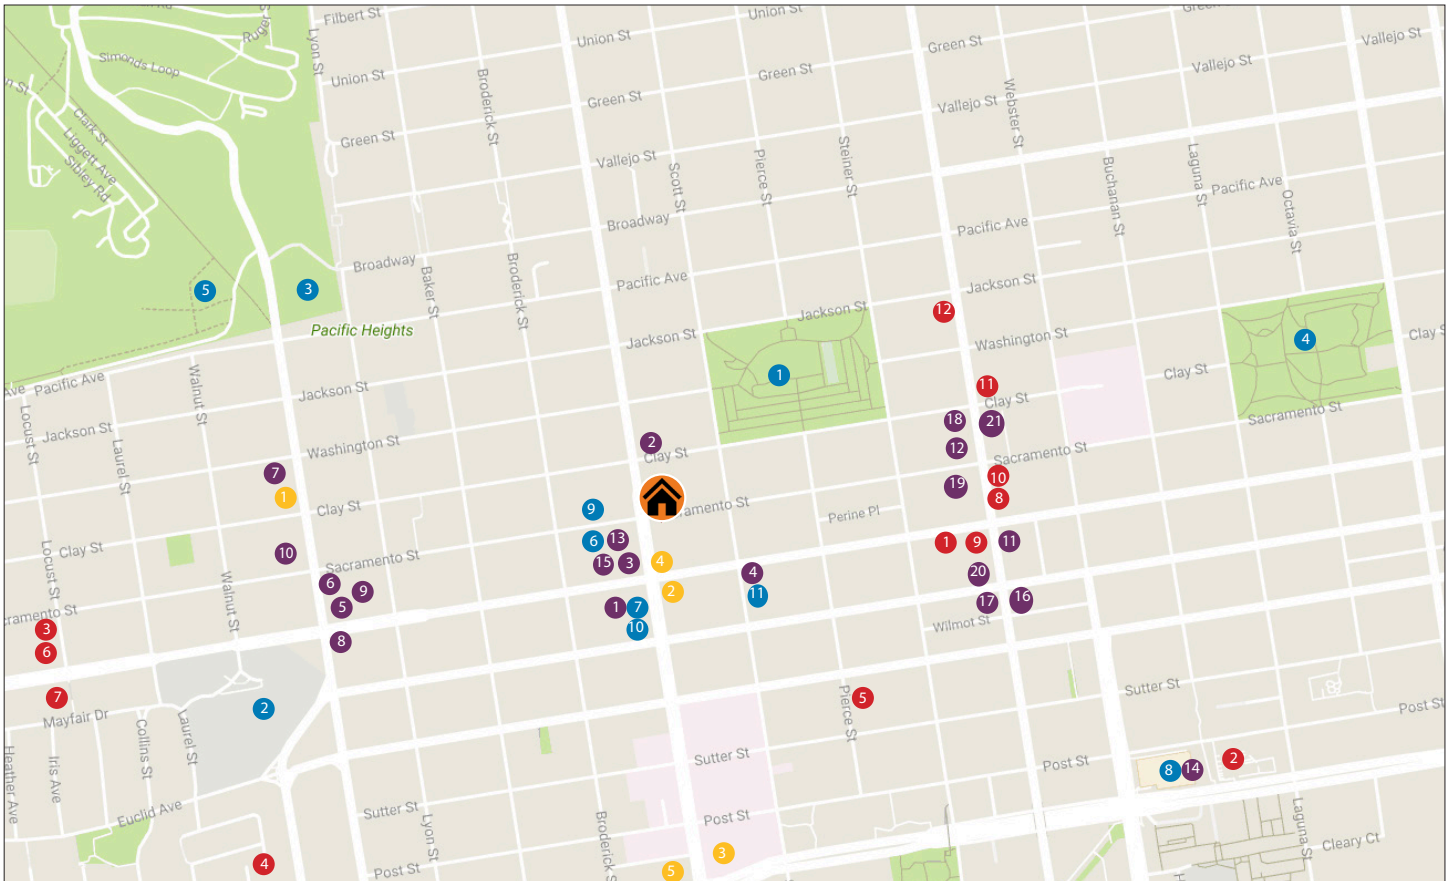

NEIGHBORHOOD AMENITIES

RESTAURANT & COFFEE

1. b. Patisserie
2. B on the Go
3. Bumblebee Bakeshop
4. Cumaica
5. Osteria
6. Nico
7. Garibaldi's
8. Ella's
9. Swank Cocktail Bar & Lounge
10. Smokin' Warehouse
11. The Grove - Fillmore
12. Jane
13. Scopo Divino
14. Marufuku Ramen
15. Tataki
16. Woodhouse Fish Company
17. SPQR
18. Peet's Coffee
19. Pizzeria Delfina
20. La Boulangerie de San Francisco
21. Starbucks

RECREATIONAL & FITNESS

1. Alta Plaza Playground
2. Laurel Hill Playground
3. Julius Kahn Park
4. Lafayette Park
5. The Presidio / Presidio Golf Course
6. Move-SF
7. Yoga Work SF
8. Kabuki Theater
9. Goldilocks Training
10. Core40
11. KOB Pilates

TRANSPORTATION

1. Bus Number: 3 - Jackson; 43 - Masonic
2. Bus Number: 1 - California; 1BX - California B Express; 2 - Clement
3. Bus Number: 31BX - Balboa B Express ; 38BX - Geary B Express
4. Bus Number: 24 - Divisadero
5. Apple Shuttle Bus

GROCERIES & ERRANDS

1. Mollie Stone's
2. Nijiya Market
3. Bryan's Grocery
4. Trader Joe's
5. Pacific Food Mart
6. Cal-Mart Super Market
7. Laurel Village Shops (Book Inc, Gap, etc.)
8. Fillmore Shops (Rag & bone, NARS, Ralph Lauren, etc.)
9. Chase Bank
10. Wells Fargo
11. Bank of America
12. UPS